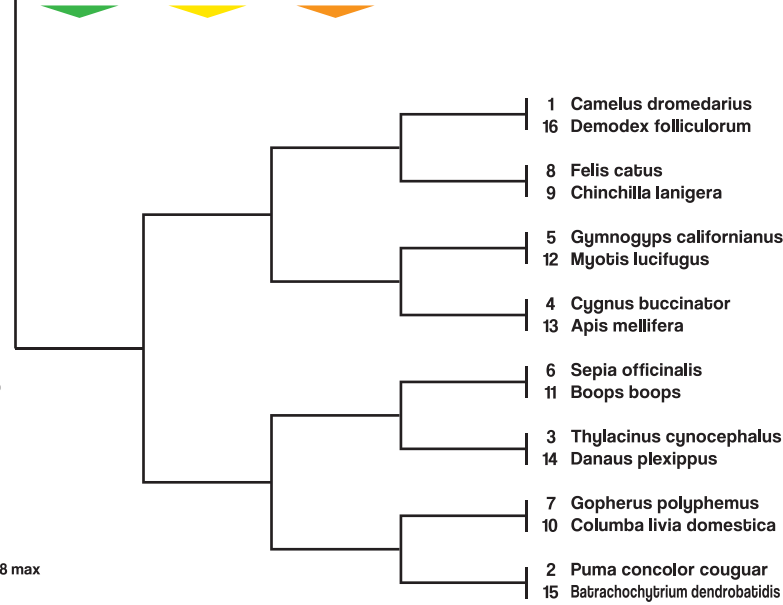

Your Name Goes Here

Your Name Goes Here

2020 March Mammal Madness

MMM created and directed by Prof Katie Hinde, Arizona State University

v1_0LB Bracket design by Will Nickley

Tiny Terrors

Double Trouble

Cats-ish vs. Dogs-ish

AnthropoSCENE

Wild Card Winner 1 Point

Round 1 Winners 1 Point

Round 2 Winners 2 Points Sweet 16

Round 3 Winners 3 Points Elite Trait

Round 4 Winners 5 Points Final Roar

Round 5 Winners 8 Points

Champion 13 Points

Round 4 Winners 5 Points Final Roar

Round 3 Winners 3 Points Elite Trait

Round 2 Winners 2 Points Sweet 16

Round 1 Winners 1 Point

WILD CARD 1 Point / 1

ROUND 1 1 Point Each / 32

ROUND 2 2 Points Each / 32

ROUND 3 3 Points Each / 24

ROUND 4 5 Points Each / 20

ROUND 5 8 Points Each / 16

CHAMPION 13 Points / 13

Total / 138 max