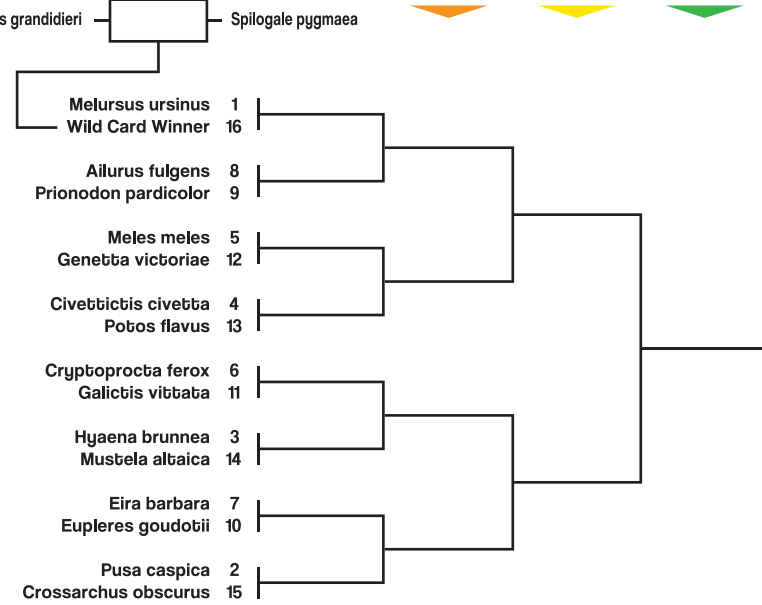

Your Name Goes Here

Your Name Goes Here

2020 March Mammal Madness

MMM created and directed by Prof Katie Hinde, Arizona State University

v1_0LB Bracket design by Will Nickley

Tiny Terrors

Double Trouble

Cats-ish vs. Dogs-ish

AnthropoSCENE

Wild Card Winner 1 Point

Round 1 Winners 1 Point

Round 2 Winners 2 Points Sweet 16

Round 3 Winners 3 Points Elite Trait

Round 4 Winners 5 Points Final Roar

Round 5 Winners 8 Points

Champion 13 Points

Round 4 Winners 5 Points Final Roar

Round 3 Winners 3 Points Elite Trait

Round 2 Winners 2 Points Sweet 16

Round 1 Winners 1 Point

WILD CARD 1 Point / 1

ROUND 1 1 Point Each / 32

ROUND 2 2 Points Each / 32

ROUND 3 3 Points Each / 24

ROUND 4 5 Points Each / 20

ROUND 5 8 Points Each / 16

CHAMPION 13 Points / 13

Total / 138 max