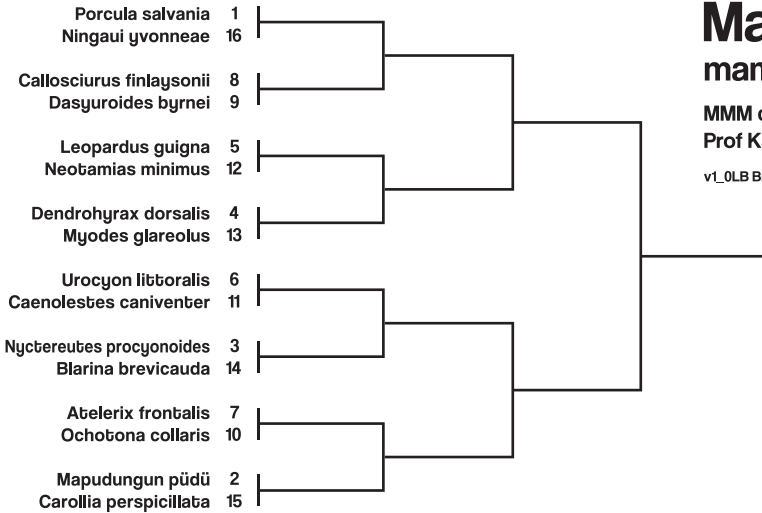

Your Name Goes Here

Your Name Goes Here

2020 March Mammal Madness

MMM created and directed by Prof Katie Hinde, Arizona State University

v1_0LB Bracket design by Will Nickley

Tiny Terrors

Double Trouble

Cats-ish vs. Dogs-ish

AnthropoSCENE

Wild Card Winner 1 Point

Round 1 Winners 1 Point

Round 2 Winners 2 Points Sweet 16

Round 3 Winners 3 Points Elite Trait

Round 4 Winners 5 Points Final Roar

Round 5 Winners 8 Points

Champion 13 Points

Round 4 Winners 5 Points Final Roar

Round 3 Winners 3 Points Elite Trait

Round 2 Winners 2 Points Sweet 16

Round 1 Winners 1 Point

WILD CARD 1 Point / 1

ROUND 1 1 Point Each / 32

ROUND 2 2 Points Each / 32

ROUND 3 3 Points Each / 24

ROUND 4 5 Points Each / 20

ROUND 5 8 Points Each / 16

CHAMPION 13 Points / 13

Total / 138 max